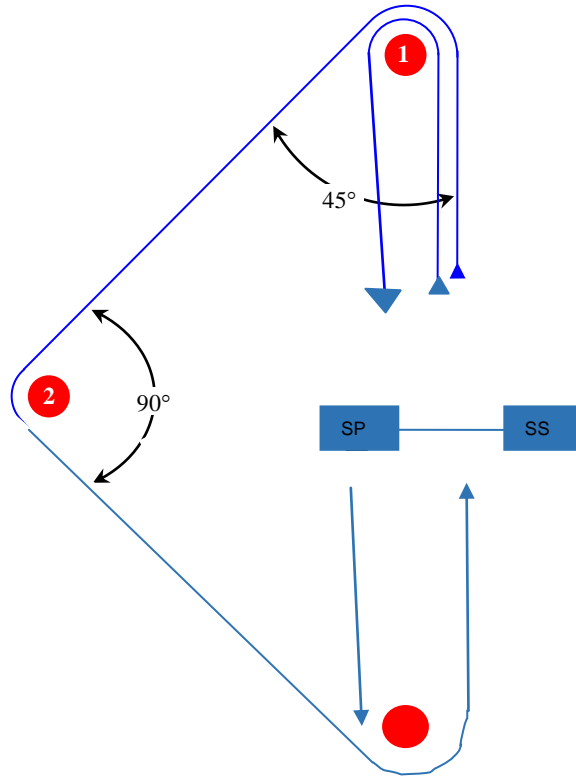

Course Illustration – Triangular course Optimist Green Fleet

TW / TL

Course: Triangular Upwind Finish

Signal	Mark Rounding Order		
TW2	Start – 1 – 2 – 3 – Finish		
TW3	Start – 1 – 2 – 3 – 1 – 3 – Finish		
TW4	Start – 1 – 2 – 3 – 1 – 3 – 1 – 2 – 3 – Finish		

Mark	Description
1	Red Triangle
2	Red Triangle
3	Red Triangle
SS Starting / Finish mark starboard	Signal Boat
SP Starting / Finish mark port end	Orange Teardrop