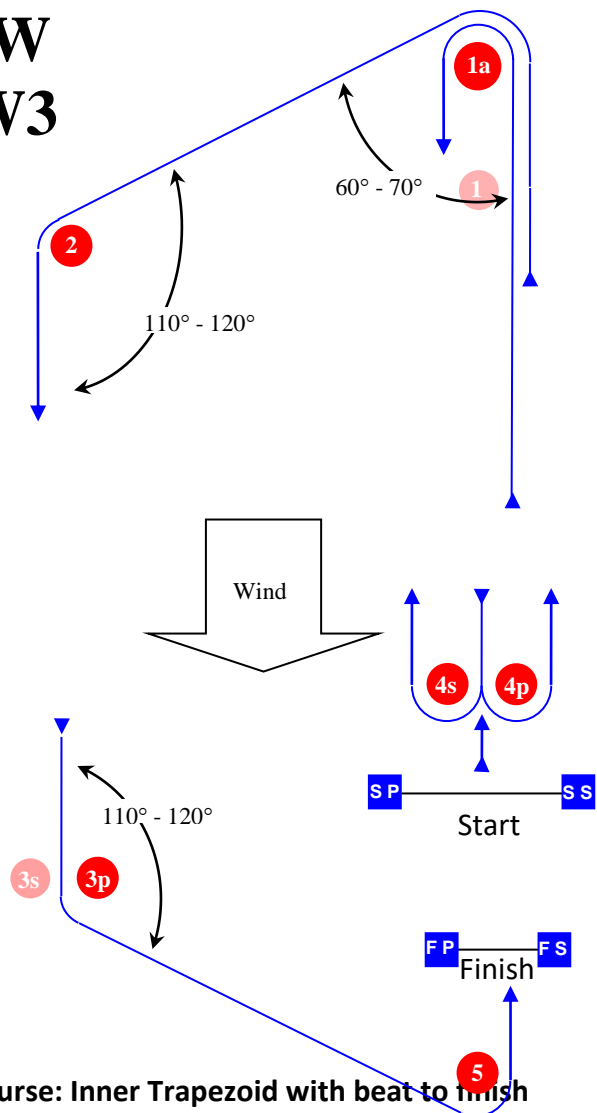

PredictWind Girls Champs 2021- Course B

Optimist White, Optimist Open, Starling, Feva, 29er, 420, Other

IW W3

Course: Inner Trapezoid with beat to finish

Signal	Mark Rounding Order
IW1	Start – 1a – 2 – 3p – 5 – Finish
IW2	Start – 1a – 4s/4p – 1a – 2 – 3p – 5 – Finish
W3	Start – 1a – 4s/4p – 1a – 4s/4p – 1a – 5 – Finish

OW

Course: Outer Trapezoid with beat to finish

Signal	Mark Rounding Order
OW2	Start – 1 – 2 – 3s/3p – 2 – 3p – 5 – Finish
OW3	Start – 1 – 2 – 3s/3p – 2 – 3s/3p – 2 – 3p – 5 – Finish

Mark	Description
1a	Red Cylinder
1 2	Orange Triangle
3s 3p	Orange Triangle
4s 4p	Yellow Triangle
5	Orange Triangle
SS Starting mark starboard end	Committee Boat
SP Starting mark port end	Orange Tear Drop
FS Finishing mark starboard end	Committee Boat
FP Finishing mark port end	Orange Tear Drop