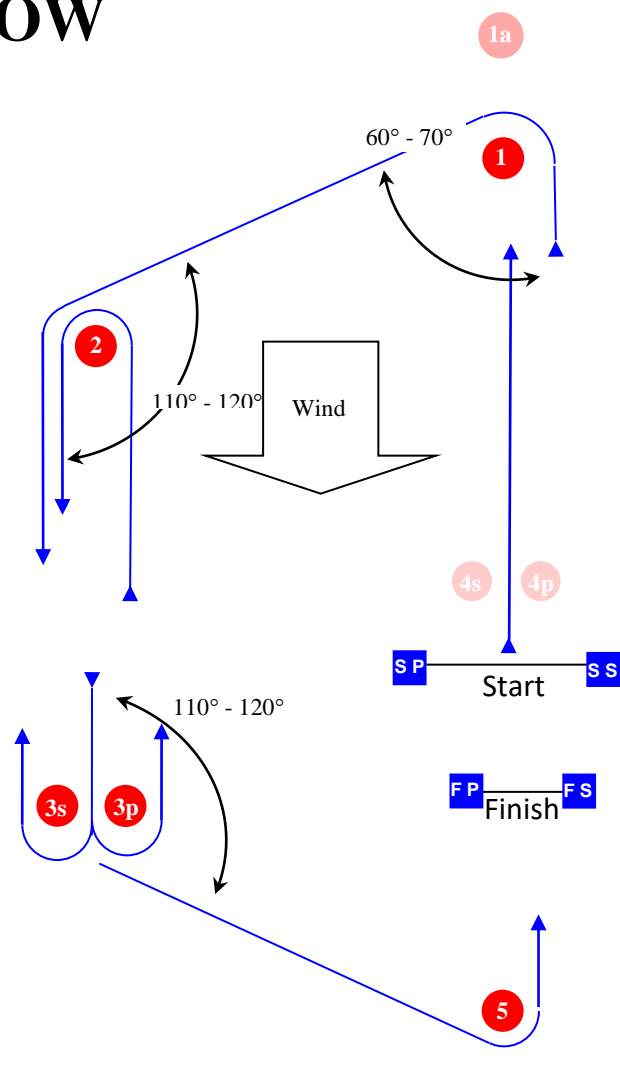

PredictWind Girls Champs 2021- Course B

Optimist White, Optimist Open, Starling, Feva, 29er, 420, Other

IW W3

Course: Inner Trapezoid with beat to finish

Signal	Mark Rounding Order
IW1	Start – 1a – 2 – 3p – 5 – Finish
IW2	Start – 1a – 4s/4p – 1a – 2 – 3p – 5 – Finish
W3	Start – 1a – 4s/4p – 1a – 4s/4p – 1a – 5 – Finish

OW

Course: Outer Trapezoid with beat to finish

Signal	Mark Rounding Order
OW2	Start – 1 – 2 – 3s/3p – 2 – 3p – 5 – Finish
OW3	Start – 1 – 2 – 3s/3p – 2 – 3s/3p – 2 – 3p – 5 – Finish

Mark	Description
1a	Red Cylinder
1 2	Orange Triangle
3s 3p	Orange Triangle
4s 4p	Yellow Triangle
5	Orange Triangle
SS Starting mark starboard end	Committee Boat
SP Starting mark port end	Orange Tear Drop
FS Finishing mark starboard end	Committee Boat
FP Finishing mark port end	Orange Tear Drop