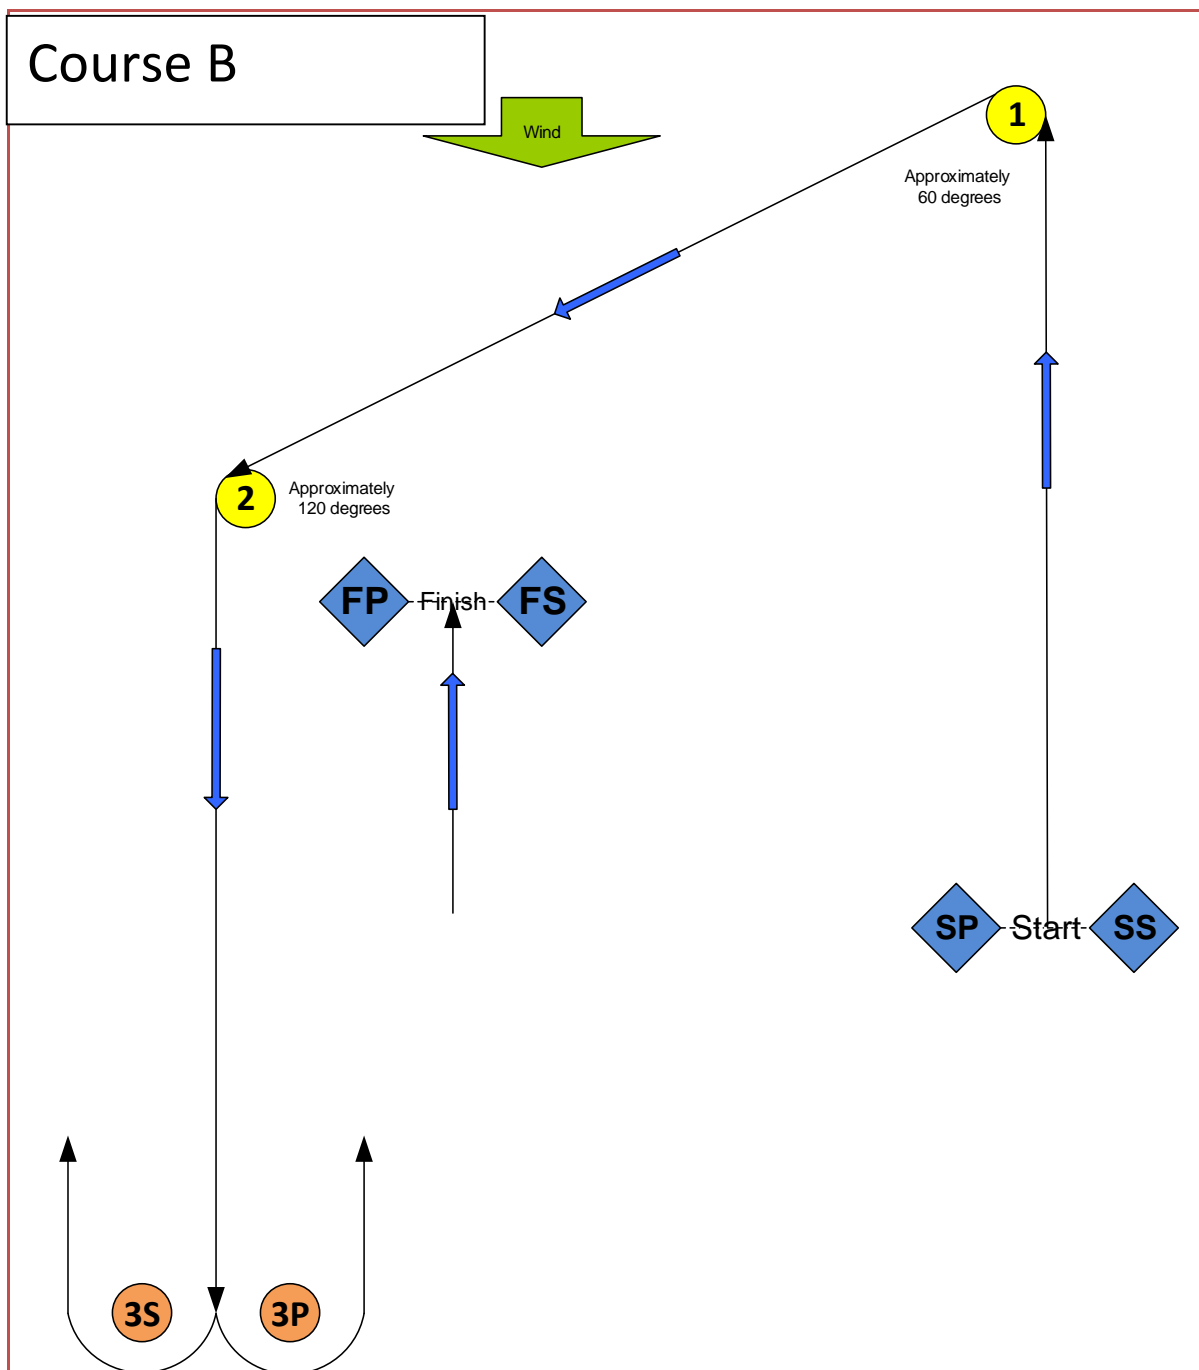

Course B

Course:

Start - 1 (port) – 2 (port) – 3s/3p (gate) -
Finish

Mark	Description
1 and 2	Orange Triangle
3s and 3p	Orange Triangle
SS – Starting mark starboard end	Race committee boat
SP – Starting mark port end	Orange Tear Drop
FS – Finish mark starboard end	Race committee boat
FP – Finish mark port end	Orange Tear Drop

Change of Course Mark Red Cylinder Buoy