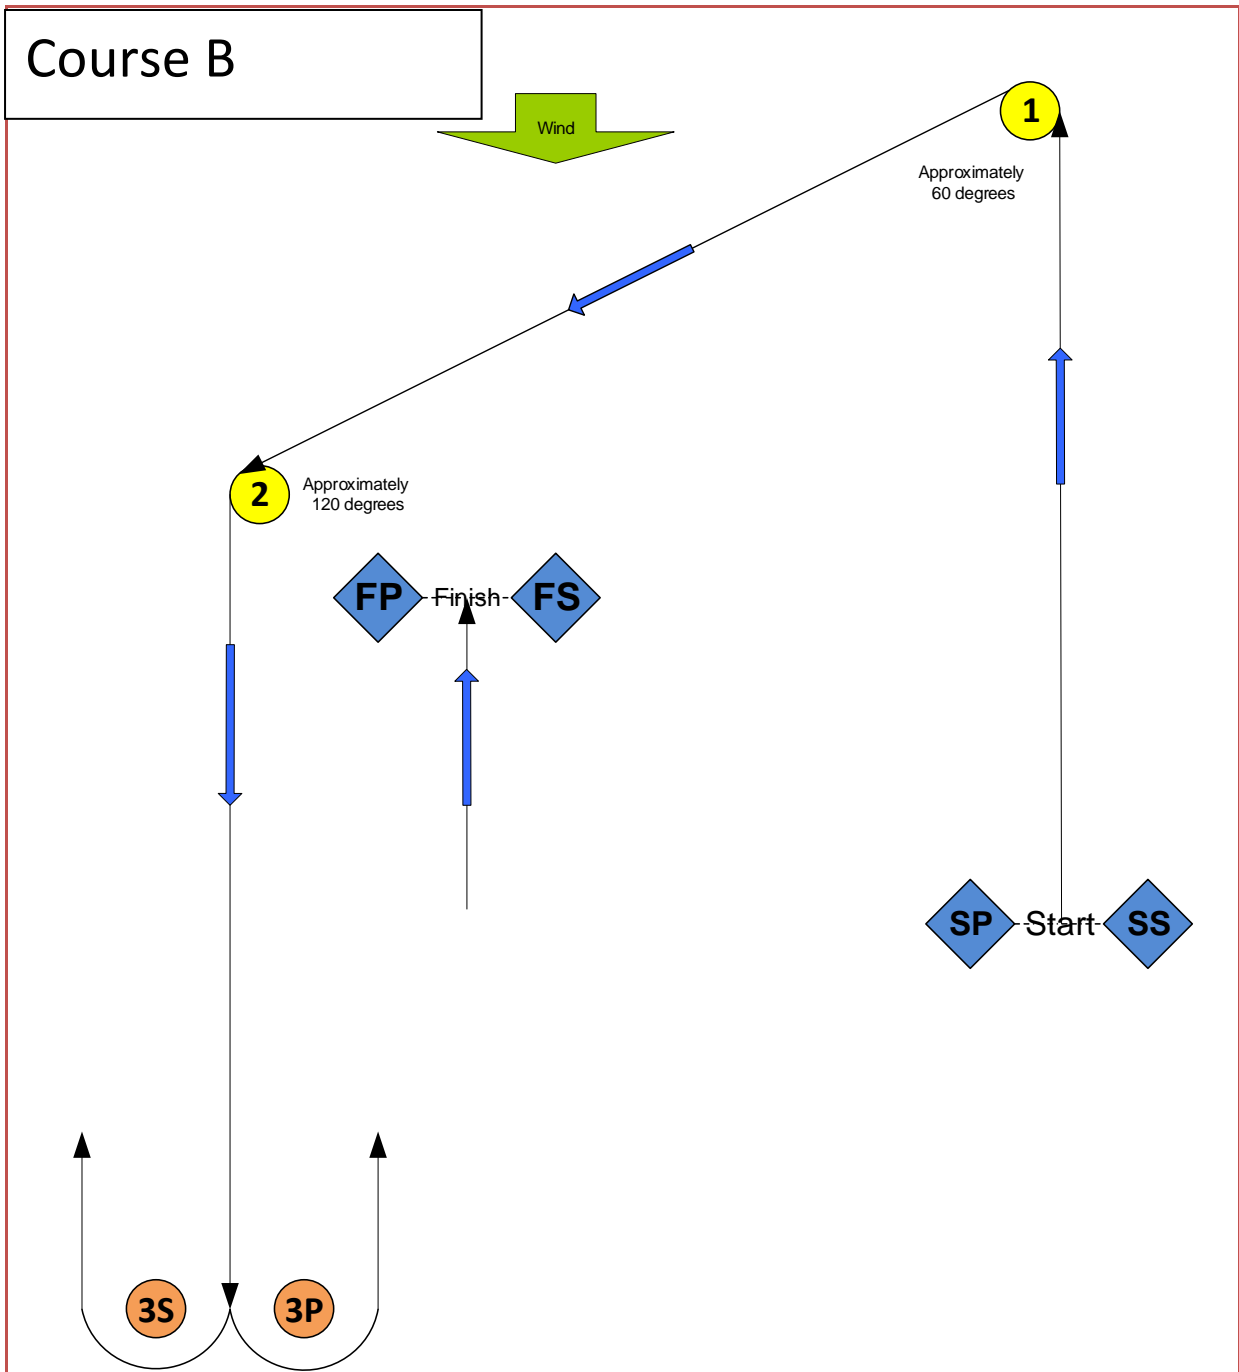

# Course B

**Course:**

Start - 1 (port) – 2 (port) – 3s/3p (gate) -  
Finish

**Mark**

**Description**

1 and 2

Orange Triangle

3s and 3p

Orange Triangle

SS – Starting mark starboard end

Race committee boat

SP – Starting mark port end

Orange Tear Drop

FS – Finish mark starboard end

Race committee boat

FP – Finish mark port end

Orange Tear Drop

Change of Course Mark Red Triangle