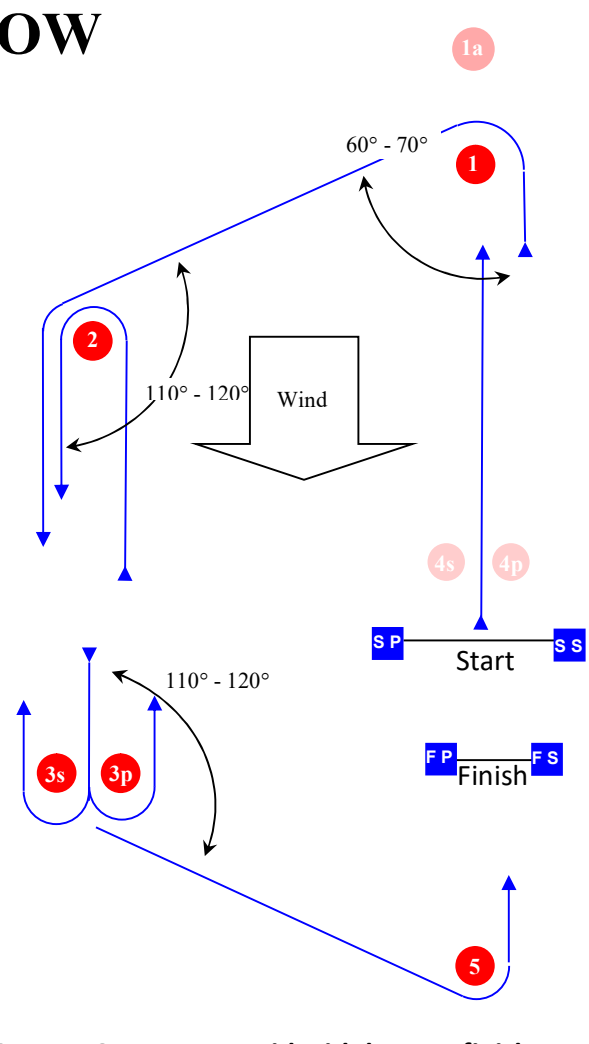

## IW

Course: Inner Trapezoid with beat to finish

Signal	Mark Rounding Order
<b>IW1</b>	Start – 1a – 2 – 3p – 5 – Finish
<b>IW2</b>	Start – 1a – 4s/4p – 1a – 2 – 3p – 5 – Finish

## OW

Course: Outer Trapezoid with beat to finish

Signal	Mark Rounding Order
<b>OW2</b>	Start – 1 – 2 – 3s/3p – 2 – 3p – 5 – Finish
<b>OW3</b>	Start – 1 – 2 – 3s/3p – 2 – 3s/3p – 2 – 3p – 5 – Finish

Mark	Description
<b>1a</b>	Red Cylinder
<b>1 2</b>	Orange Triangle
<b>3s 3p</b>	Orange Triangle
<b>4s 4p</b>	Yellow Triangle
<b>5</b>	Orange Triangle
<b>SS</b> Starting mark starboard end	Committee Boat
<b>SP</b> Starting mark port end	Orange Tear Drop
<b>FS</b> Finishing mark starboard end	Committee Boat
<b>FP</b> Finishing mark port end	Orange Tear Drop