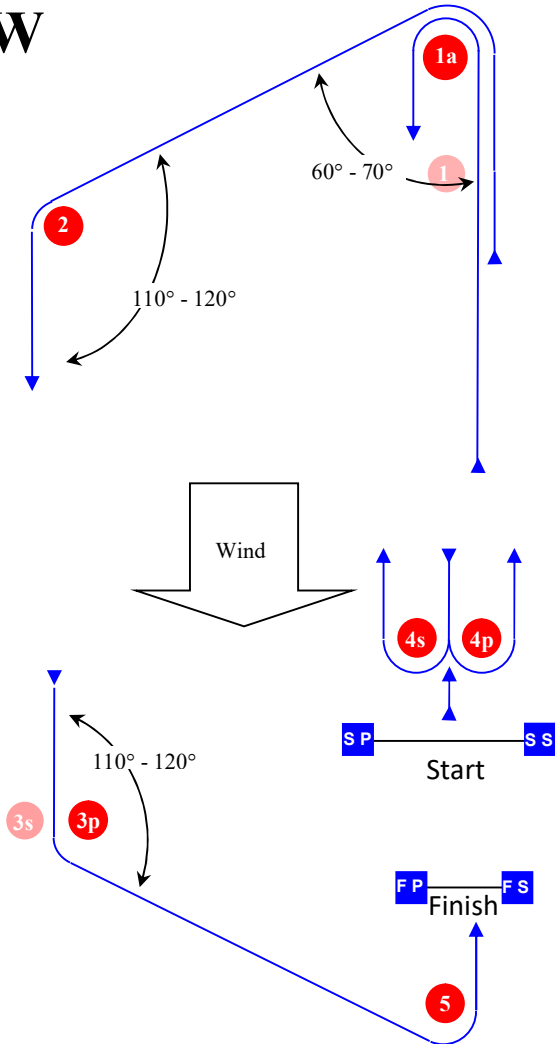

## IW

Course: Inner Trapezoid with beat to finish

Signal	Mark Rounding Order
<b>IW1</b>	Start – 1a – 2 – 3p – 5 – Finish
<b>IW2</b>	Start – 1a – 4s/4p – 1a – 2 – 3p – 5 – Finish

## OW

Course: Outer Trapezoid with beat to finish

Signal	Mark Rounding Order
<b>OW2</b>	Start – 1 – 2 – 3s/3p – 2 – 3p – 5 – Finish
<b>OW3</b>	Start – 1 – 2 – 3s/3p – 2 – 3s/3p – 2 – 3p – 5 – Finish

Mark	Description
<b>1a</b>	Red Cylinder
<b>1 2</b>	Orange Triangle
<b>3s 3p</b>	Orange Triangle
<b>4s 4p</b>	Yellow Triangle
<b>5</b>	Orange Triangle
<b>SS</b> Starting mark starboard end	Committee Boat
<b>SP</b> Starting mark port end	Orange Tear Drop
<b>FS</b> Finishing mark starboard end	Committee Boat
<b>FP</b> Finishing mark port end	Orange Tear Drop