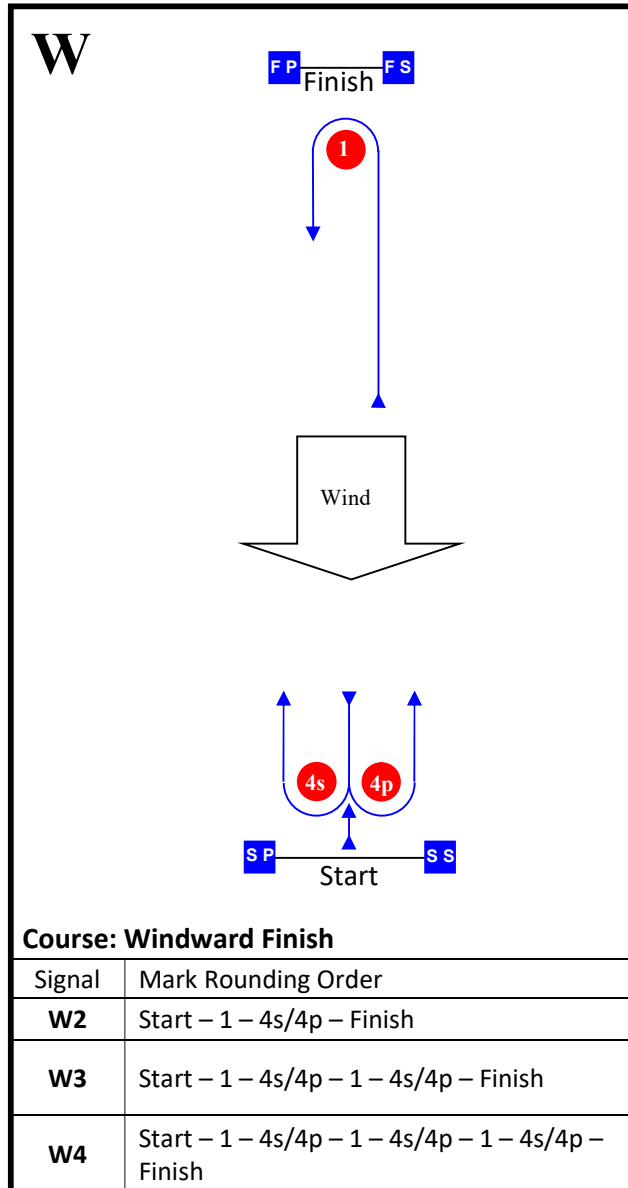

# Addendum B Course Illustrations – Windward Leeward

Mark	Description
<b>1</b>	Orange Triangle
<b>4s 4p</b>	Yellow Triangle
<b>SS</b> Starting mark starboard end	Race Committee Boat
<b>SP</b> Starting mark port end	Race Committee Boat
<b>FS</b> Finishing mark starboard end	Race Committee Boat
<b>FP</b> Finishing mark port end	Orange Teardrop